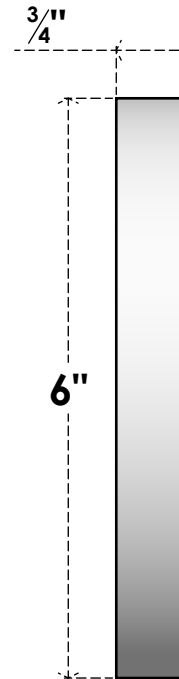

ROSP060X060X075GRY09

6"W X 6"H X 3/4"P STANDARD GRAYSON FLOWER ROSETTE WITH SQUARE EDGE, ARCHITECTURAL GRADE PVC

FRONT

SIDE

EKENA MILLWORK
2300 WEST MAIN ST.
CLARKSVILLE, TX 75426
TOLL FREE: 866-607-0453
WWW.EKENAMILLWORK.COM

NOTES

1. INSTALLATION TO BE COMPLETED IN ACCORDANCE WITH MANUFACTURER'S SPECIFICATIONS.
2. DRAWING MAY NOT BE TO SCALE
3. THIS DRAWING IS INTENDED FOR DESIGN AND PLANNING PURPOSES ONLY.
4. ALL INFORMATION CONTAINED HEREIN WAS CURRENT AT THE TIME OF DEVELOPMENT BUT MUST BE REVIEWED AND APPROVED BY THE PRODUCT MANUFACTURER TO BE CONSIDERED ACCURATE.
5. ARCHITECTURAL GRADE PVC PRODUCTS ARE MADE FROM EXPANDED CELLULAR PVC AND COME NATURALLY WHITE BUT MAY BE PAINTED