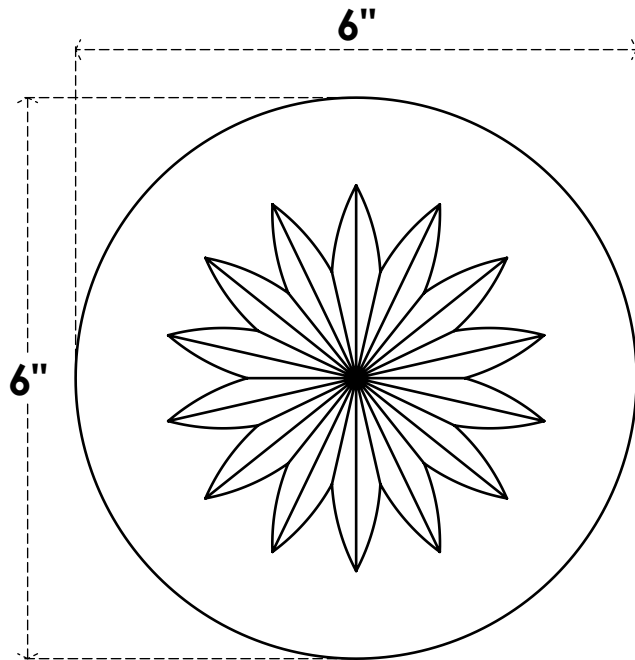

ROSP060X060X075GRY09

6"W X 6"H X 3/4"P STANDARD GRAYSON FLOWER ROSETTE WITH SQUARE EDGE, ARCHITECTURAL GRADE PVC

FRONT

SIDE

EKENA MILLWORK
2300 WEST MAIN ST.
CLARKSVILLE, TX 75426
TOLL FREE: 866-607-0453
WWW.EKENAMILLWORK.COM